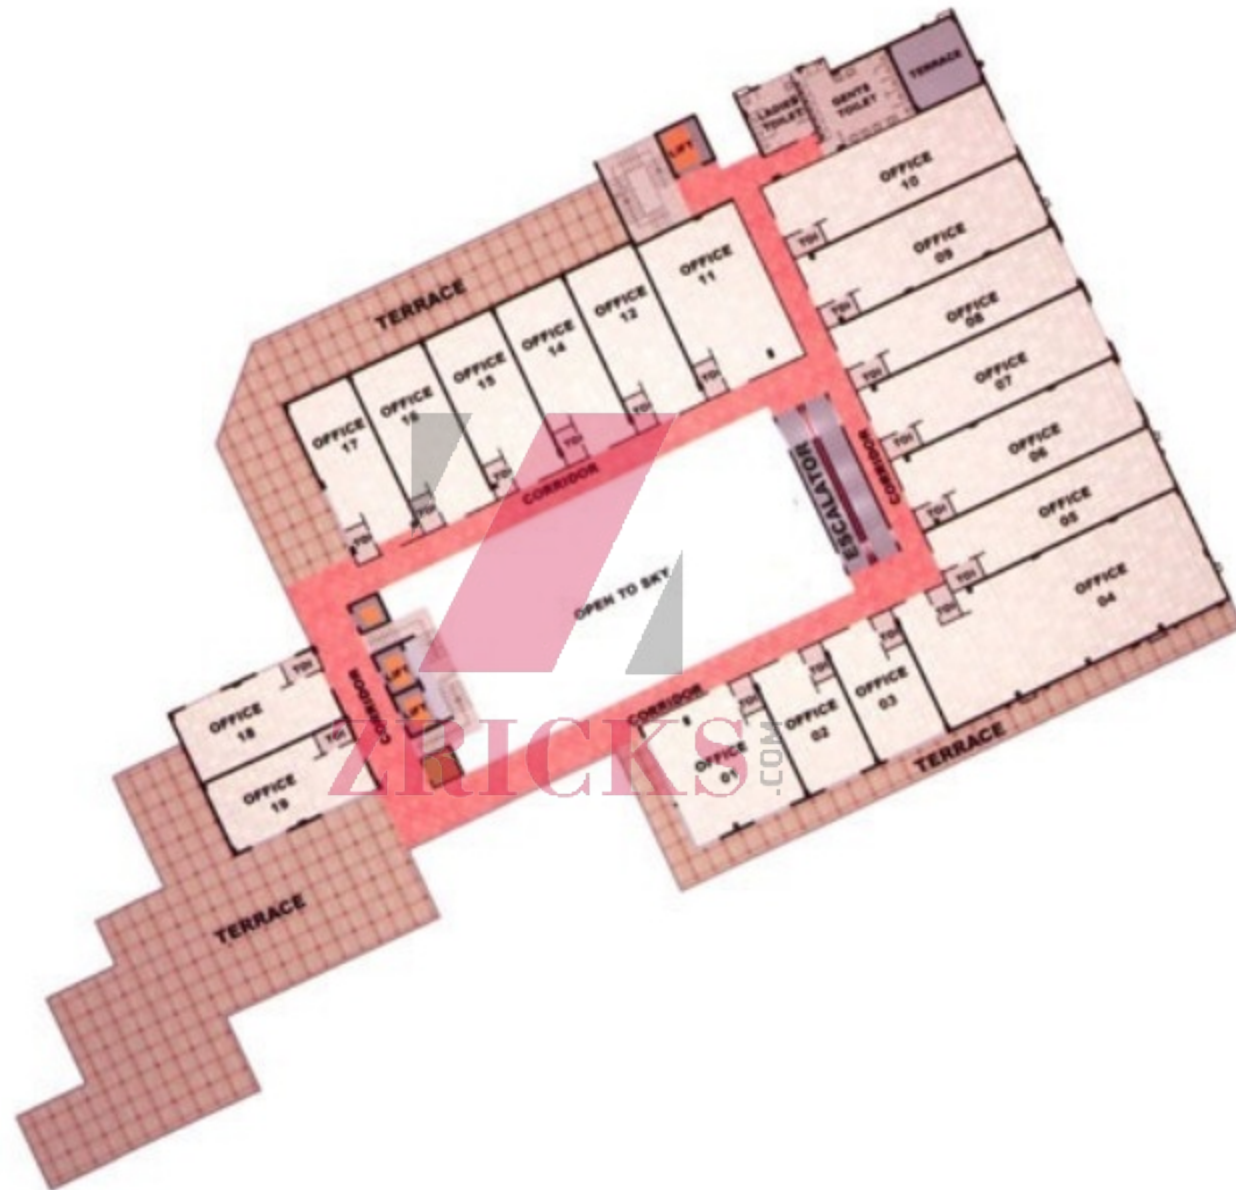

- DELHI METRO 
- RAILWAY LINE 
- 2.5 Kms from Hero Honda Chowk on NH-8 & Proposed Metro on Northern Periphery Road.
- 5 Kms from Rajeev Chowk.

First Floor Plan

Second Floor Plan

TOWERS E, F, G & I
(GROUND FLOOR ONLY)

Third Floor Plan

TOWERS E, F, G & I
(GROUND FLOOR ONLY)

Fourth Floor Plan

TOWERS E, F, G & I
(GROUND FLOOR ONLY)

Site Plan