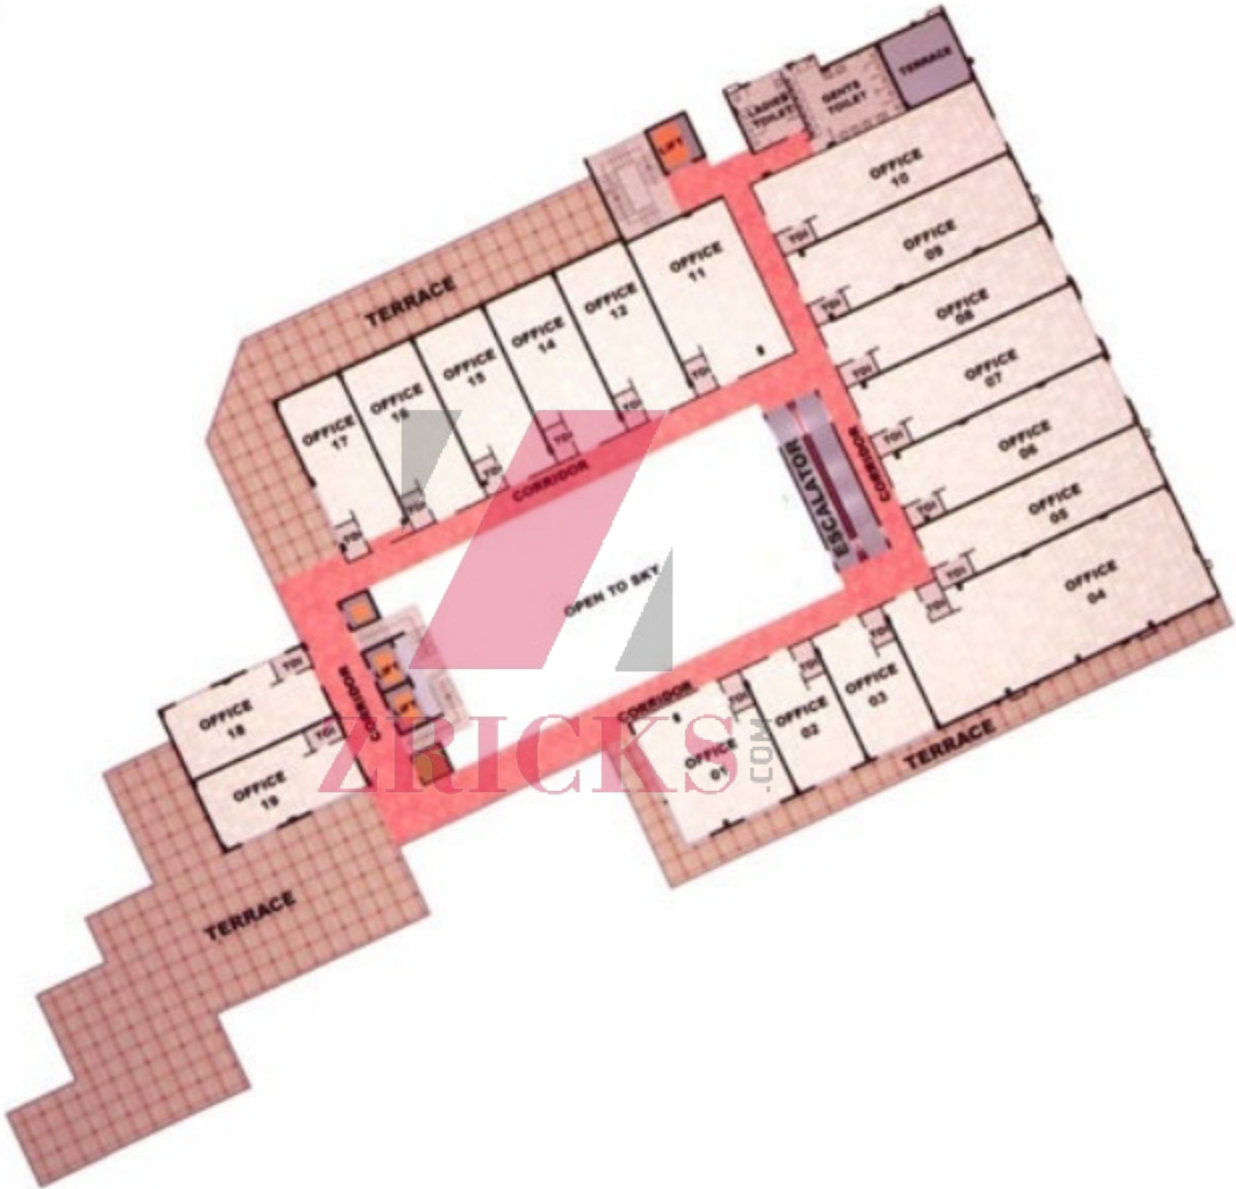

- DELHI METRO 
- RAILWAY LINE 
- 2.5 Kms from Hero Honda Chowk on NH-8 & Proposed Metro on Northern Periphery Road.
- 5 Kms from Rajeev Chowk.

First Floor Plan

Second Floor Plan

TOWERS E, F, G & I
(GROUND FLOOR ONLY)

Third Floor Plan

TOWERS E, F, G & I
(GROUND FLOOR ONLY)

Fourth Floor Plan

TOWERS E, F, G & I
(GROUND FLOOR ONLY)

Site Plan