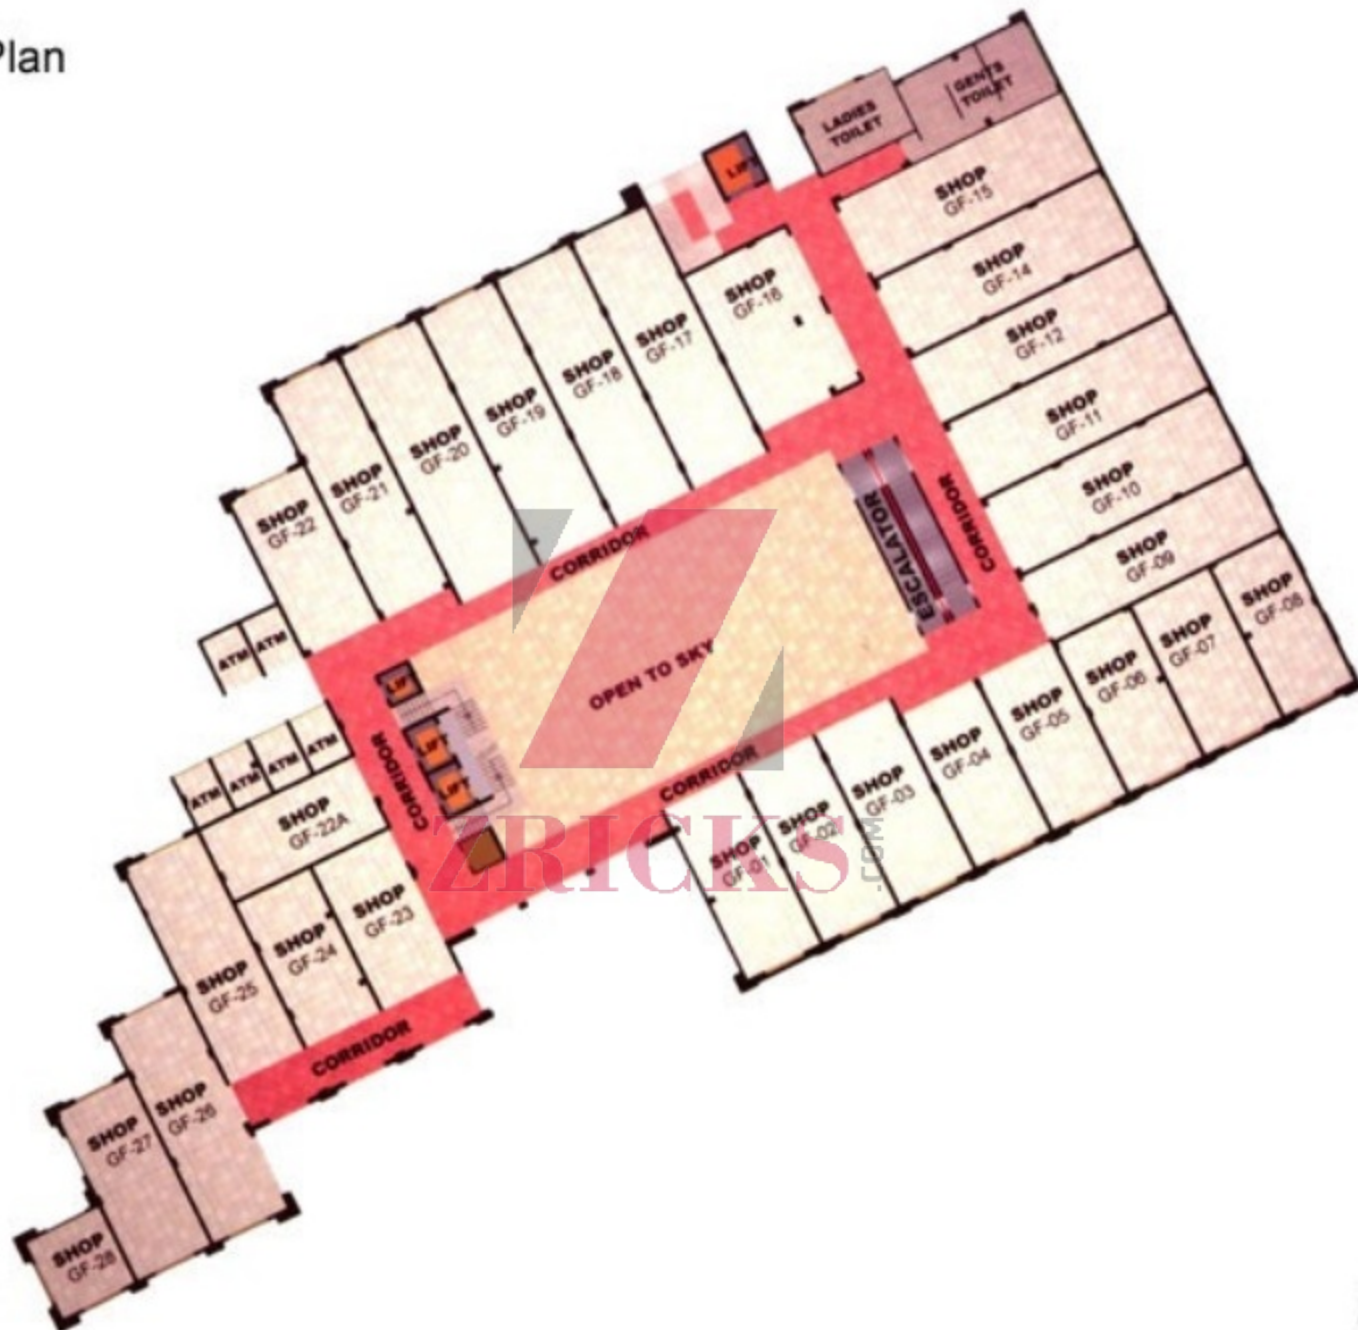

- DELHI METRO 
- RAILWAY LINE 
- 2.5 Kms from Hero Honda Chowk on NH-8 & Proposed Metro on Northern Periphery Road.
- 5 Kms from Rajeev Chowk.

First Floor Plan

Second Floor Plan

TOWERS E, F, G & I
(GROUND FLOOR ONLY)

Third Floor Plan

TOWERS E, F, G & I
(GROUND FLOOR ONLY)

Fourth Floor Plan

TOWERS E, F, G & I
(GROUND FLOOR ONLY)

Site Plan