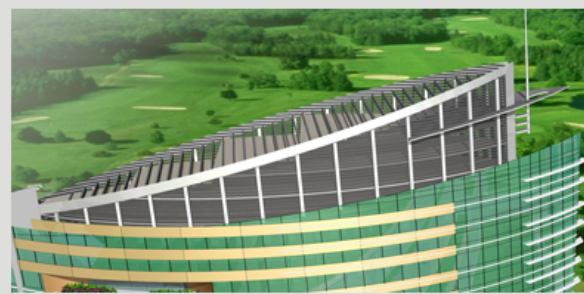

illuminate your ideas with

A J V WITH BNB GROUP

ZRICKS.COM

SPAZE I-TECH PARK

» Introducing a Revolutionary Work Culture

The dawn is here! Spaze i-Tech Park, the new project from Spaze has broken new ground in construction and design. Spread over 10 acres of land, Spaze i-Tech Park offers an out of the world experience to IT and IT enabled organizations. With more than 1.4 million sq. ft in area, Spaze has ingeniously integrated commercial and retail spaces, to give you a working environment that truly spells class. It is a state-of-the-art communication hotspot with sprawling spaces for offices, commercials and restaurants. IT is the most successful vehicle driving the world economy today, and with India being at the forefront of this revolution, Spaze has intelligently seized the day. As an address, that announces to the world that you've arrived and compliments your future successes, Spaze i-Tech Park will radically change the way you work. Come home to a world where possibilities are limitless and potential immense!

OFFICES

» A Hub of Activity

Communication infrastructure is undoubtedly the backbone of any IT Park, and offices at Spaze i-Tech Park are equipped with avant-garde facilities to give your enterprise that definitive edge. With 24x7 secure and fast internet connectivity in and around the IT Park, working professionals can connect to any part of the world easily and quickly. And, with major Internet Solution providers setting up shops, various hotspots will be accessible to all the professionals. With its elaborately designed business lounge, video conferencing and single floor plate of over 85,000 sq. ft., Spaze i-Tech Park provides a working environment that you would not have experienced before. Besides, it offers spacious offices with varying sizes, depending on individual demands. After in-depth planning and research we present Spaze I-Tech Park, a project that exceeds international standards in terms of design, space & facilities.