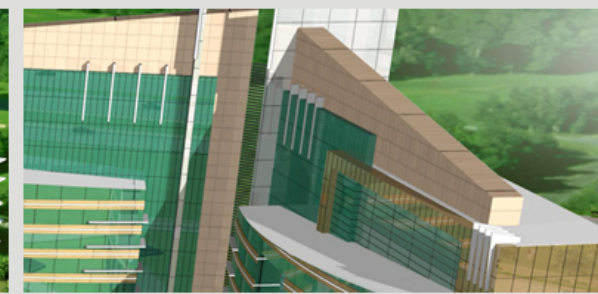

illuminate your ideas with

A J V WITH BNB GROUP

ZRICKS.COM

SPAZE I-TECH PARK

» Introducing a Revolutionary Work Culture

The dawn is here! Spaze i-Tech Park, the new project from Spaze has broken new ground in construction and design. Spread over 10 acres of land, Spaze i-Tech Park offers an out of the world experience to IT and IT enabled organizations. With more than 1.4 million sq. ft in area, Spaze has ingeniously integrated commercial and retail spaces, to give you a working environment that truly spells class. It is a state-of-the-art communication hotspot with sprawling spaces for offices, commercials and restaurants. IT is the most successful vehicle driving the world economy today, and with India being at the forefront of this revolution, Spaze has intelligently seized the day. As an address, that announces to the world that you've arrived and compliments your future successes, Spaze i-Tech Park will radically change the way you work. Come home to a world where possibilities are limitless and potential immense!

OFFICES

» A Hub of Activity

Communication infrastructure is undoubtedly the backbone of any IT Park, and offices at Spaze i-Tech Park are equipped with avant-garde facilities to give your enterprise that definitive edge. With 24x7 secure and fast internet connectivity in and around the IT Park, working professionals can connect to any part of the world easily and quickly. And, with major Internet Solution providers setting up shops, various hotspots will be accessible to all the professionals. With its elaborately designed business lounge, video conferencing and single floor plate of over 85,000 sq. ft., Spaze i-Tech Park provides a working environment that you would not have experienced before. Besides, it offers spacious offices with varying sizes, depending on individual demands. After in-depth planning and research we present Spaze I-Tech Park, a project that exceeds international standards in terms of design, space & facilities.